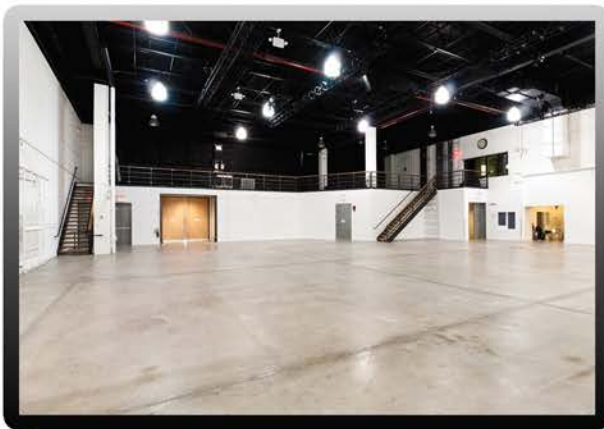

SIR

Infinitely adaptable. Perfectly situated.

STAGE
37

Extraordinary events start here.

SIR Stage37 offers a spacious, clean palette.

A flexible event and performance space from music industry leaders SIR Entertainment Services, SIR Stage37 is located just one block from the Javits Center. With over 13,600 square feet of space, SIR Stage37 offers comfortable, contemporary features that will flawlessly frame your event.

Main Event Space with a view of the Mezzanine

Main Event Space

All the details.

Facility Specifications:

- Entire Facility: 13,600 square feet
- Capacity: 499 people
- Main Event Space: 8500 square feet
- Lobby: 1100 square feet
- Mezzanine: 1500 square feet
- Production Office Suite: 600 square feet
- Multi-purpose Room: 800 square feet
- Break Room: 300 square feet
- Restrooms: Comfortable, large, modern, elegant
- Ceiling Height: 29' to deck, 26' to joists
- Columns: 50' spacing
- Air Conditioning: Central, quiet
- Internet: Secure, fiber optic wireless
- Electric Service: In-house 700 amp, 3 phase electric, camlock ready; additional power available upon request
- Loading Dock: Exclusive 48' long truck bay
- Street Level Loading: 10'x10' doors, car accessible, large sets

Lobby

Multi-purpose Room

Main Event Space

Kitchen and Break Room

GROUND FLOOR PLAN

Main event space

Our vast event hall is 8500 square feet with only four support columns and ceilings floating 26 feet above.

- Whitewashed walls & columns, and restored concrete floors.
- 48' deep loading dock offers easy freight access.
- Additional drive-in, 10' wide street level door accommodates large sets and vehicles.
- In-house 700 amp, 3 phase electric, camlock ready; additional power available upon request
- Secure, high speed WIFI network throughout.