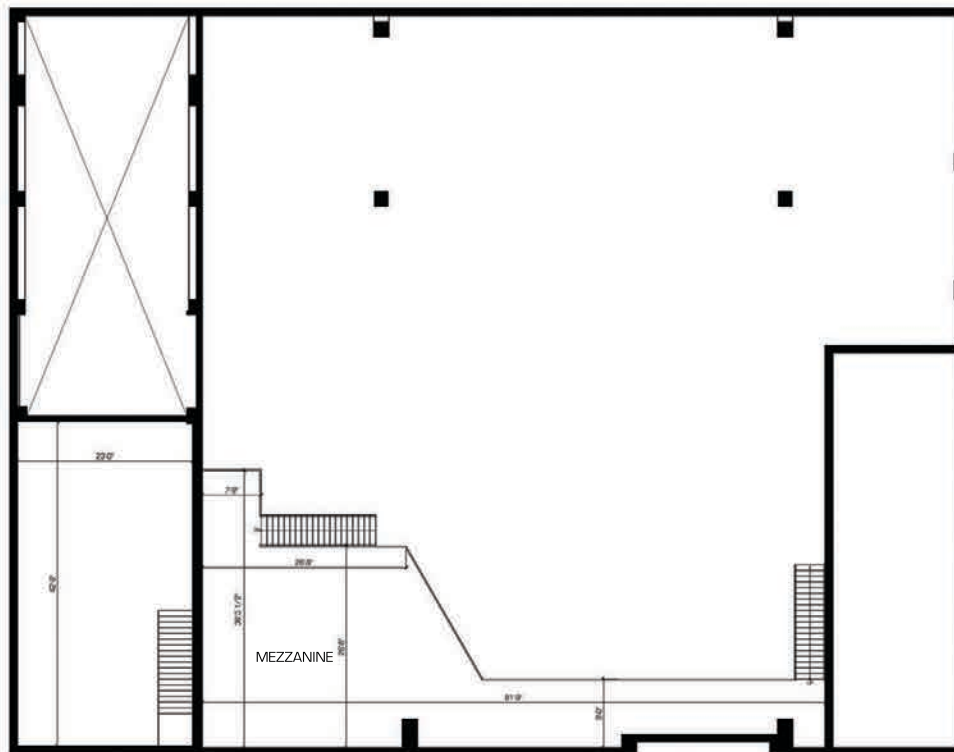

Main Event Space with a view of the Mezzanine

Main Event Space

All the details.

Facility Specifications:

- Entire Facility: 13,600 square feet
- Capacity: 499 people
- Main Event Space: 8500 square feet
- Lobby: 1100 square feet
- Mezzanine: 1500 square feet
- Production Office Suite: 600 square feet
- Multi-purpose Room: 800 square feet
- Break Room: 300 square feet
- Restrooms: Comfortable, large, modern, elegant
- Ceiling Height: 29' to deck, 26' to joists
- Columns: 50' spacing
- Air Conditioning: Central, quiet
- Internet: Secure, fiber optic wireless
- Electric Service: In-house 700 amp, 3 phase electric, camlock ready; additional power available upon request
- Loading Dock: Exclusive 48' long truck bay
- Street Level Loading: 10'x10' doors, car accessible, large sets

Lobby

Multi-purpose Room

Main Event Space

Kitchen and Break Room

GROUND FLOOR PLAN

Main event space

Our vast event hall is 8500 square feet with only four support columns and ceilings floating 26 feet above.

Lobby

With modern lines and a fresh face, our 1100 square foot lobby welcomes your guests in style. Our secure, street level entryway is easily handicap accessible.

MEZZANINE FLOOR PLAN

Mezzanine

With a view of the function hall, the 1500 square foot mezzanine at SIR Stage37 adds that extra touch for an unforgettable event.