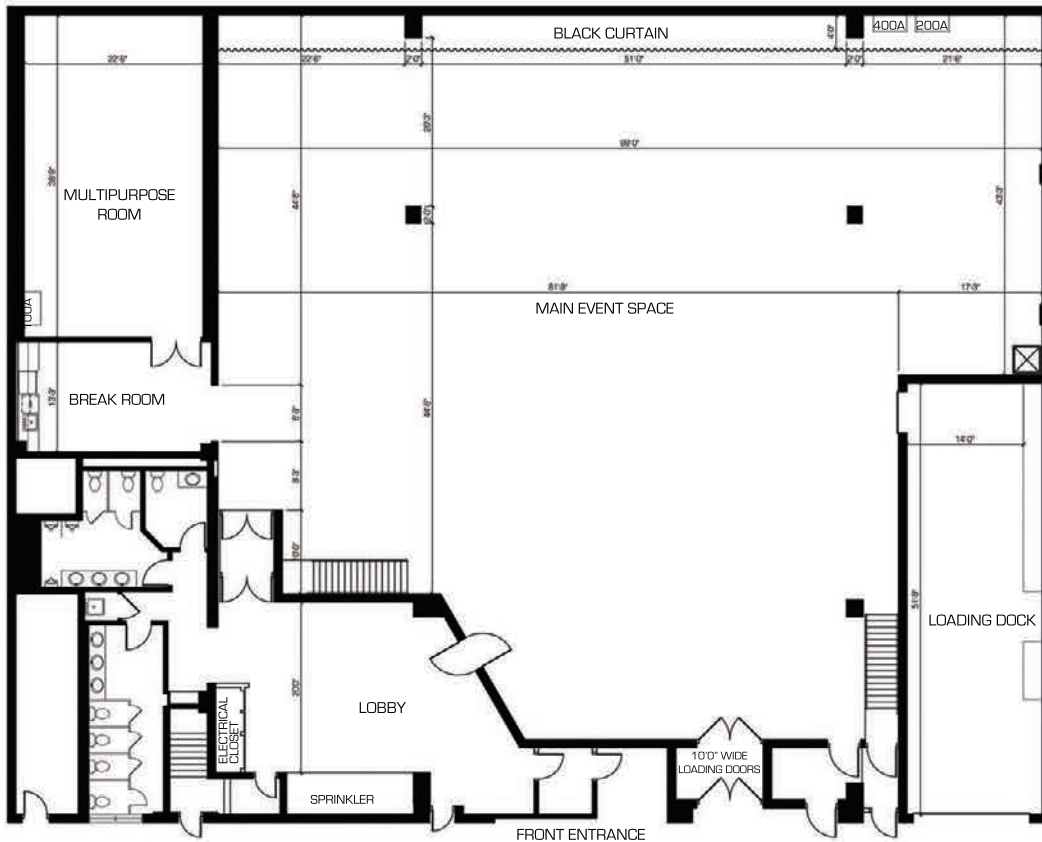

Main Event Space with a view of the Mezzanine

Main Event Space

All the details.

Facility Specifications:

- Entire Facility: 13,600 square feet
- Capacity: 499 people
- Main Event Space: 8500 square feet
- Lobby: 1100 square feet
- Mezzanine: 1500 square feet
- Production Office Suite: 600 square feet
- Multi-purpose Room: 800 square feet
- Break Room: 300 square feet
- Restrooms: Comfortable, large, modern, elegant
- Ceiling Height: 29' to deck, 26' to joists
- Columns: 50' spacing
- Air Conditioning: Central, quiet
- Internet: Secure, fiber optic wireless
- Electric Service: In-house 700 amp, 3 phase electric, camlock ready; additional power available upon request
- Loading Dock: Exclusive 48' long truck bay
- Street Level Loading: 10'x10' doors, car accessible, large sets

Lobby

Multi-purpose Room

Main Event Space

Kitchen and Break Room

GROUND FLOOR PLAN

Main event space

Our vast event hall is 8500 square feet with only four support columns and ceilings floating 26 feet above.

- Whitewashed walls & columns, and restored concrete floors.
- 48' deep loading dock offers easy freight access.
- Additional drive-in, 10' wide street level door accommodates large sets and vehicles.
- In-house 700 amp, 3 phase electric, camlock ready; additional power available upon request
- Secure, high speed WIFI network throughout.

Lobby

With modern lines and a fresh face, our 1100 square foot lobby welcomes your guests in style. Our secure, street level entryway is easily handicap accessible.

MEZZANINE FLOOR PLAN

Mezzanine

With a view of the function hall, the 1500 square foot mezzanine at SIR Stage37 adds that extra touch for an unforgettable event.