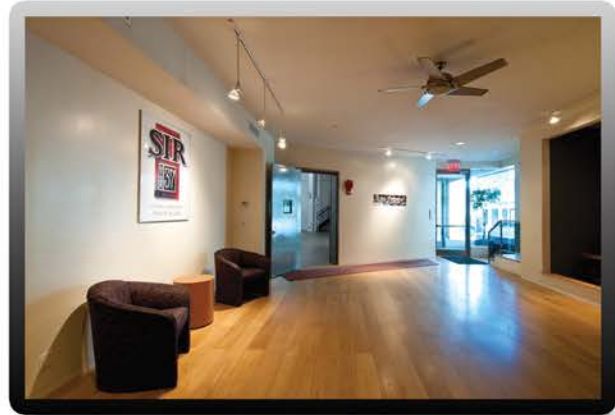

SIR

Infinitely adaptable. Perfectly situated.

STAGE
37

Extraordinary events start here.

SIR Stage37 offers a spacious, clean palette.

A flexible event and performance space from music industry leaders SIR Entertainment Services, SIR Stage37 is located just one block from the Javits Center. With over 13,600 square feet of space, SIR Stage37 offers comfortable, contemporary features that will flawlessly frame your event.

Main Event Space with a view of the Mezzanine

Main Event Space

All the details.

Facility Specifications:

- Entire Facility: 13,600 square feet
- Capacity: 499 people
- Main Event Space: 8500 square feet
- Lobby: 1100 square feet
- Mezzanine: 1500 square feet
- Production Office Suite: 600 square feet
- Multi-purpose Room: 800 square feet
- Break Room: 300 square feet
- Restrooms: Comfortable, large, modern, elegant
- Ceiling Height: 29' to deck, 26' to joists
- Columns: 50' spacing
- Air Conditioning: Central, quiet
- Internet: Secure, fiber optic wireless
- Electric Service: In-house 700 amp, 3 phase electric, camlock ready; additional power available upon request
- Loading Dock: Exclusive 48' long truck bay
- Street Level Loading: 10'x10' doors, car accessible, large sets

Lobby

Multi-purpose Room

Main Event Space

Kitchen and Break Room

GROUND FLOOR PLAN

Main event space

Our vast event hall is 8500 square feet with only four support columns and ceilings floating 26 feet above.

- Whitewashed walls & columns, and restored concrete floors.
- 48' deep loading dock offers easy freight access.
- Additional drive-in, 10' wide street level door accommodates large sets and vehicles.
- In-house 700 amp, 3 phase electric, camlock ready; additional power available upon request
- Secure, high speed WIFI network throughout.