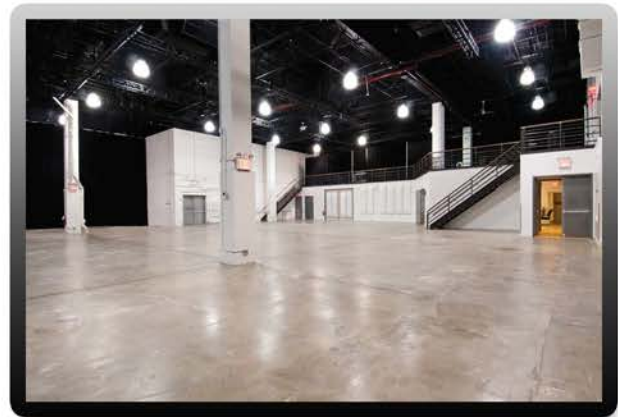

SIR

Infinitely adaptable. Perfectly situated.

STAGE
37

Extraordinary events start here.

SIR Stage37 offers a spacious, clean palette.

A flexible event and performance space from music industry leaders SIR Entertainment Services, SIR Stage37 is located just one block from the Javits Center. With over 13,600 square feet of space, SIR Stage37 offers comfortable, contemporary features that will flawlessly frame your event.

Main Event Space with a view of the Mezzanine

Main Event Space

All the details.

Facility Specifications:

- Entire Facility: 13,600 square feet
- Capacity: 499 people
- Main Event Space: 8500 square feet
- Lobby: 1100 square feet
- Mezzanine: 1500 square feet
- Production Office Suite: 600 square feet
- Multi-purpose Room: 800 square feet
- Break Room: 300 square feet
- Restrooms: Comfortable, large, modern, elegant
- Ceiling Height: 29' to deck, 26' to joists
- Columns: 50' spacing
- Air Conditioning: Central, quiet
- Internet: Secure, fiber optic wireless
- Electric Service: In-house 700 amp, 3 phase electric, camlock ready; additional power available upon request
- Loading Dock: Exclusive 48' long truck bay
- Street Level Loading: 10'x10' doors, car accessible, large sets

- Whitewashed walls & columns, and restored concrete floors.
- 48' deep loading dock offers easy freight access.
- Additional drive-in, 10' wide street level door accommodates large sets and vehicles.
- In-house 700 amp, 3 phase electric, camlock ready; additional power available upon request
- Secure, high speed WIFI network throughout.

Lobby

With modern lines and a fresh face, our 1100 square foot lobby welcomes your guests in style. Our secure, street level entryway is easily handicap accessible.

MEZZANINE FLOOR PLAN

Mezzanine

With a view of the function hall, the 1500 square foot mezzanine at SIR Stage37 adds that extra touch for an unforgettable event.