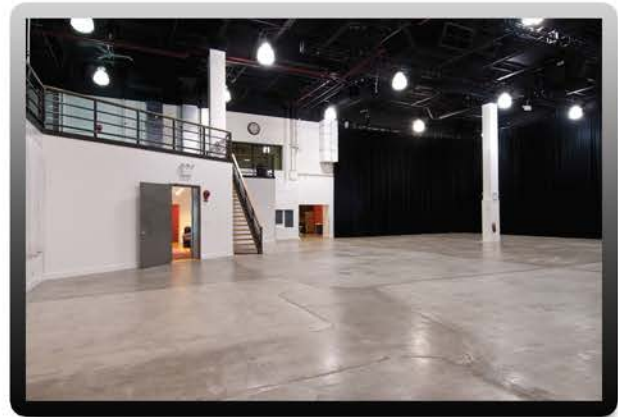

Main Event Space with a view of the Mezzanine

Main Event Space

All the details.

Facility Specifications:

- Entire Facility: 13,600 square feet
- Capacity: 499 people
- Main Event Space: 8500 square feet
- Lobby: 1100 square feet
- Mezzanine: 1500 square feet
- Production Office Suite: 600 square feet
- Multi-purpose Room: 800 square feet
- Break Room: 300 square feet
- Restrooms: Comfortable, large, modern, elegant
- Ceiling Height: 29' to deck, 26' to joists
- Columns: 50' spacing
- Air Conditioning: Central, quiet
- Internet: Secure, fiber optic wireless
- Electric Service: In-house 700 amp, 3 phase electric, camlock ready; additional power available upon request
- Loading Dock: Exclusive 48' long truck bay
- Street Level Loading: 10'x10' doors, car accessible, large sets

Lobby

Multi-purpose Room

Main Event Space

Kitchen and Break Room

GROUND FLOOR PLAN

Main event space

Our vast event hall is 8500 square feet with only four support columns and ceilings floating 26 feet above.

- Whitewashed walls & columns, and restored concrete floors.
- 48' deep loading dock offers easy freight access.
- Additional drive-in, 10' wide street level door accommodates large sets and vehicles.
- In-house 700 amp, 3 phase electric, camlock ready; additional power available upon request
- Secure, high speed WIFI network throughout.

Lobby

With modern lines and a fresh face, our 1100 square foot lobby welcomes your guests in style. Our secure, street level entryway is easily handicap accessible.

MEZZANINE FLOOR PLAN

Mezzanine

With a view of the function hall, the 1500 square foot mezzanine at SIR Stage37 adds that extra touch for an unforgettable event.